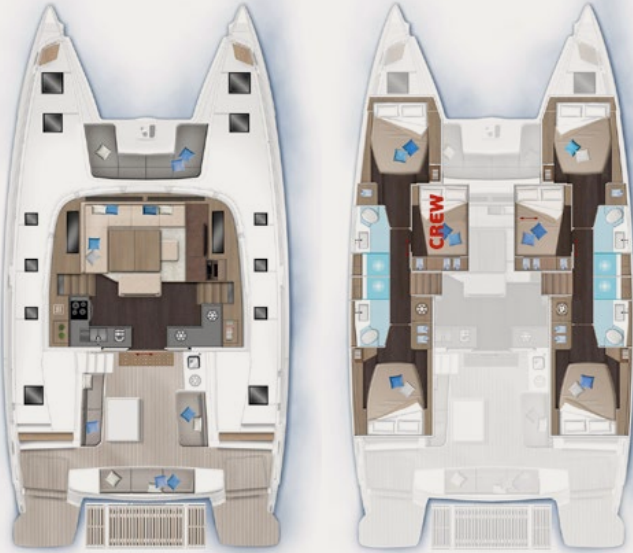

S/CAT **BABALU** | SPECIFICATIONS

*The photos displayed are of a sistership, actual photos will follow on boat's arrival.

Builder/Type: **Lagoon 51**
Built: **2024**
L.O.A: **15,35m 50,40ft**
Beam: **8,10m 26,70ft**
Draft: **1,40m 4,70ft**
Main Engines: 2x **80hp Yanmar**
Generator: **19Kw Onan**
Cruising speed: **8knots**
Fuel Consumption: **25lt/hr**

Accommodation: 10 guests in 4 double cabins, all with en-suite facilities & 1 french double that shares bathroom

Crew consisting of 3: Captain, Cook & Hostess in separate compartments

General Amenities: Wifi connection on board, Watermaker, Generator, Air-condition, TV in Salon

Tender & Toys: RIB 13ft/4m with 40hp outboard engine, 2x SUP, Towable Inflatable sofa (2 pax), Wakeboard, Water skis (adult & children), Snorkeling & Fishing equipment