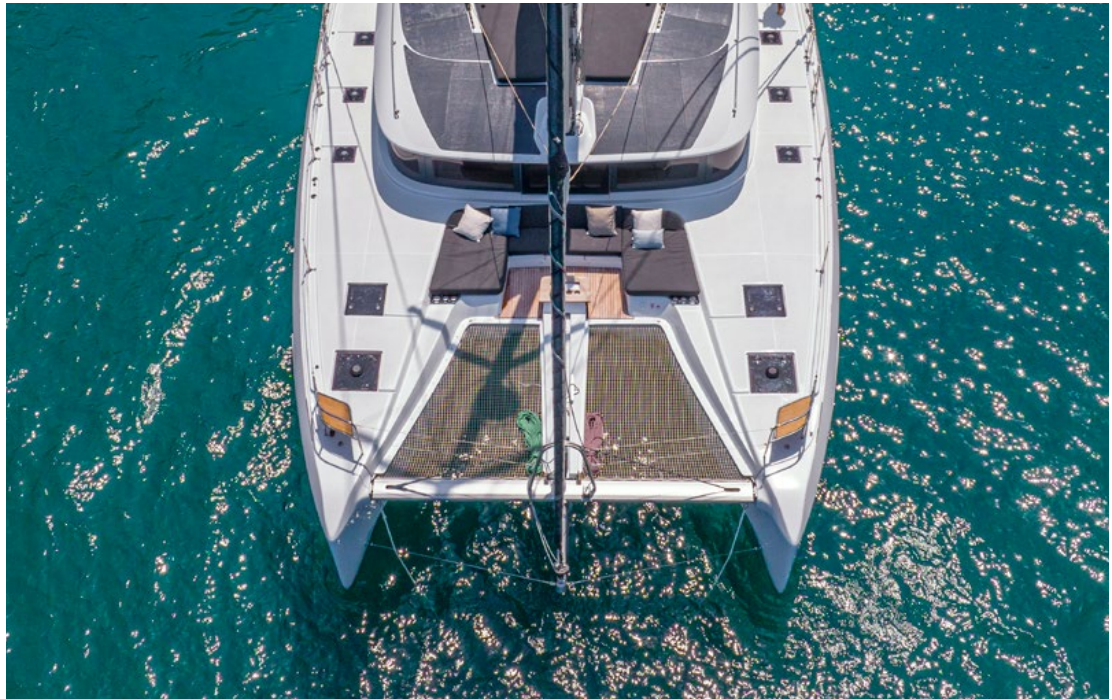

SAILING CATAMARAN **BABALU**

LAGOON 51

S/CAT **BABALU** | THE YACHT

**The photos displayed are of a sistership, actual photos will follow on boat's arrival.*

Embark on a memorable journey aboard Babalu Lagoon 51, with its modular layout and clever ergonomic design of 5 luxury cabins for a comfortable stay of total 10 guests (4 double cabins, all with en-suite facilities & 1 french double that shares bathroom). Babalu is characterized by her ample outdoor and indoor spaces together with her swim platform, a true balcony on the water! Babalu is ideal for family and friends allowing for quality time and entertainment as well as for quiet moments of privacy and relaxation.

S/CAT **BABALU** | SALOON & DINING AREA

*The photos displayed are of a sistership, actual photos will follow on boat's arrival.

S/CAT **BABALU** | CABINS

*The photos displayed are of a sistership, actual photos will follow on boat's arrival.

S/CAT **BABALU** | FLYBRIDGE

**The photos displayed are of a sistership, actual photos will follow on boat's arrival.*

S/CAT **BABALU** | BOW AREA

**The photos displayed are of a sistership, actual photos will follow on boat's arrival.*