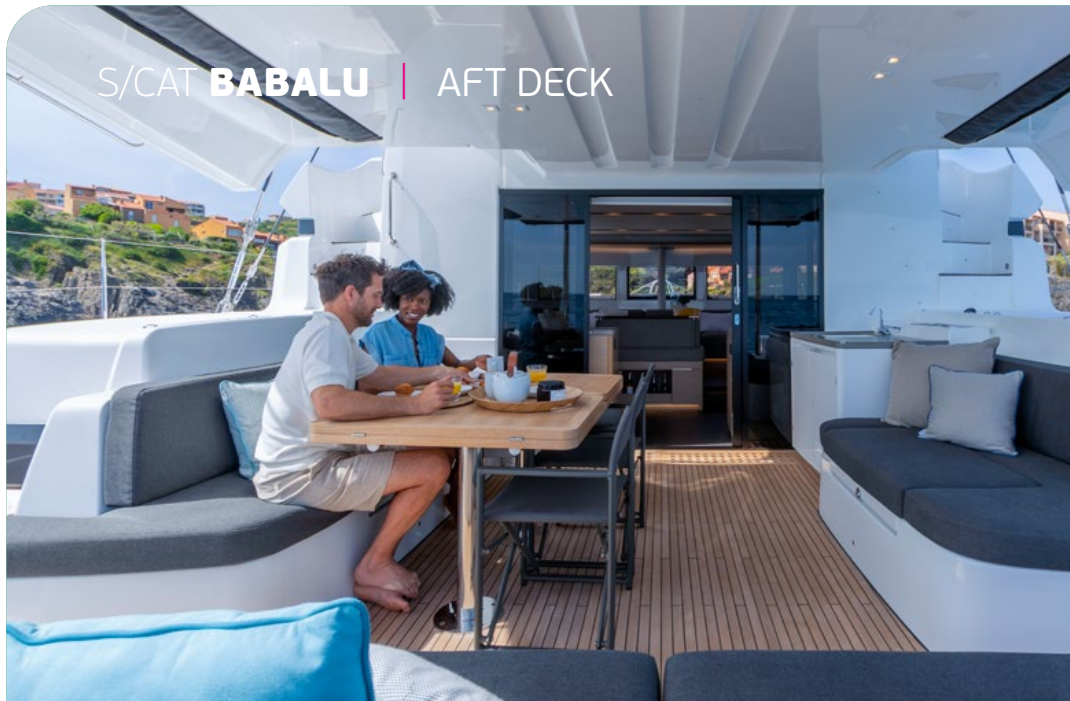

SAILING CATAMARAN **BABALU**

LAGOON 51

S/CAT **BABALU** | THE YACHT

**The photos displayed are of a sistership, actual photos will follow on boat's arrival.*

Embark on a memorable journey aboard Babalu Lagoon 51, with its modular layout and clever ergonomic design of 5 luxury cabins for a comfortable stay of total 10 guests (4 double cabins, all with en-suite facilities & 1 french double that shares bathroom). Babalu is characterized by her ample outdoor and indoor spaces together with her swim platform, a true balcony on the water! Babalu is ideal for family and friends allowing for quality time and entertainment as well as for quiet moments of privacy and relaxation.

KEY FEATURES

BRAND NEW BUILT IN 2024 / AMPLE OUTDOOR LIVING SPACES
SWIM PLATFORM AS A LARGE BALCONY BY THE SEA
ACCOMMODATES UP TO 10 GUESTS IN 5 CABINS

S/CAT **BABALU** | AFT DECK

**The photos displayed are of a sistership, actual photos will follow on boat's arrival.*

S/CAT **BABALU** | SALOON & DINING AREA

*The photos displayed are of a sistership, actual photos will follow on boat's arrival.

S/CAT **BABALU** | CABINS

*The photos displayed are of a sistership, actual photos will follow on boat's arrival.