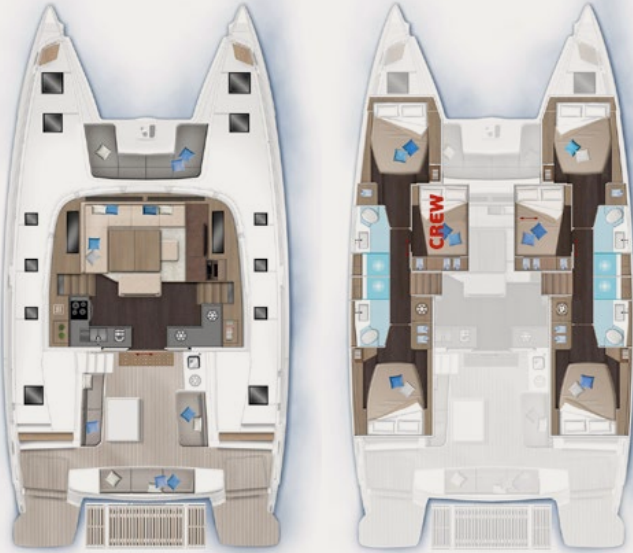

SAILING CATAMARAN **BABALU**

LAGOON 51

S/CAT **BABALU** | THE YACHT

**The photos displayed are of a sistership, actual photos will follow on boat's arrival.*

Embark on a memorable journey aboard Babalu Lagoon 51, with its modular layout and clever ergonomic design of 4 luxury cabins for a comfortable stay of total 8 guests (4 double cabins, all with en-suite facilities). Characterized by her ample outdoor and indoor spaces together with her swim platform, a true balcony on the water! Babalu is ideal for family and friends allowing for quality time and entertainment as well as for quiet moments of privacy and relaxation.

S/CAT **BABALU** | SALOON & DINING AREA

*The photos displayed are of a sistership, actual photos will follow on boat's arrival.

S/CAT **BABALU** | CABINS

*The photos displayed are of a sistership, actual photos will follow on boat's arrival.

S/CAT **BABALU** | FLYBRIDGE

**The photos displayed are of a sistership, actual photos will follow on boat's arrival.*

S/CAT **BABALU** | BOW AREA

**The photos displayed are of a sistership, actual photos will follow on boat's arrival.*

S/CAT **BABALU** | SPECIFICATIONS

**The photos displayed are of a sistership, actual photos will follow on boat's arrival.*

Builder/Type: **Lagoon 51**
Built: **2024**
L.O.A: **15,35m 50,40ft**
Beam: **8,10m 26,70ft**
Draft: **1,40m 4,70ft**
Main Engines: **2x 80hp Yanmar**
Generator: **19Kw Onan**
Cruising speed: **8knots**
Fuel Consumption: **25lt/hr**