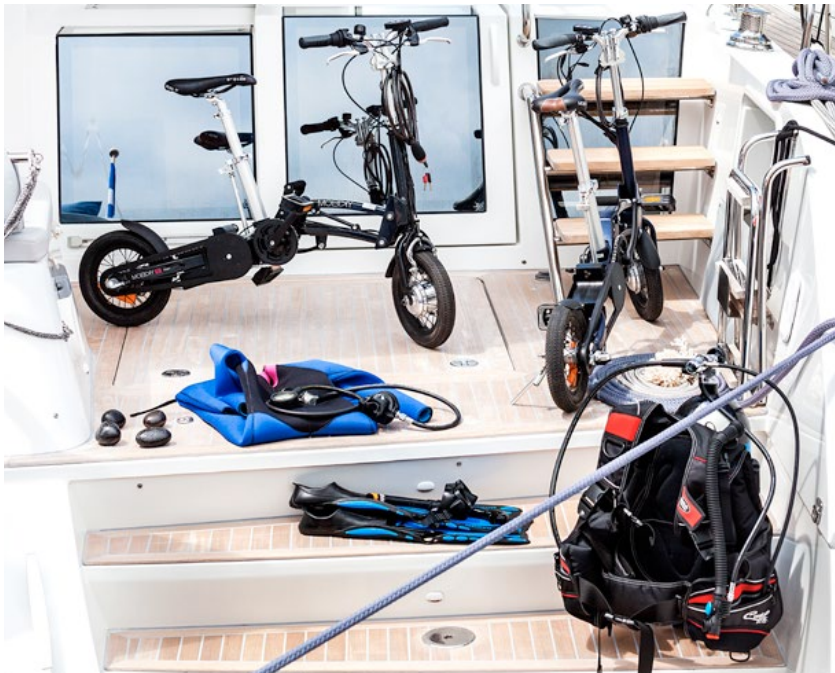

S/CAT NOVA | WATER TOYS