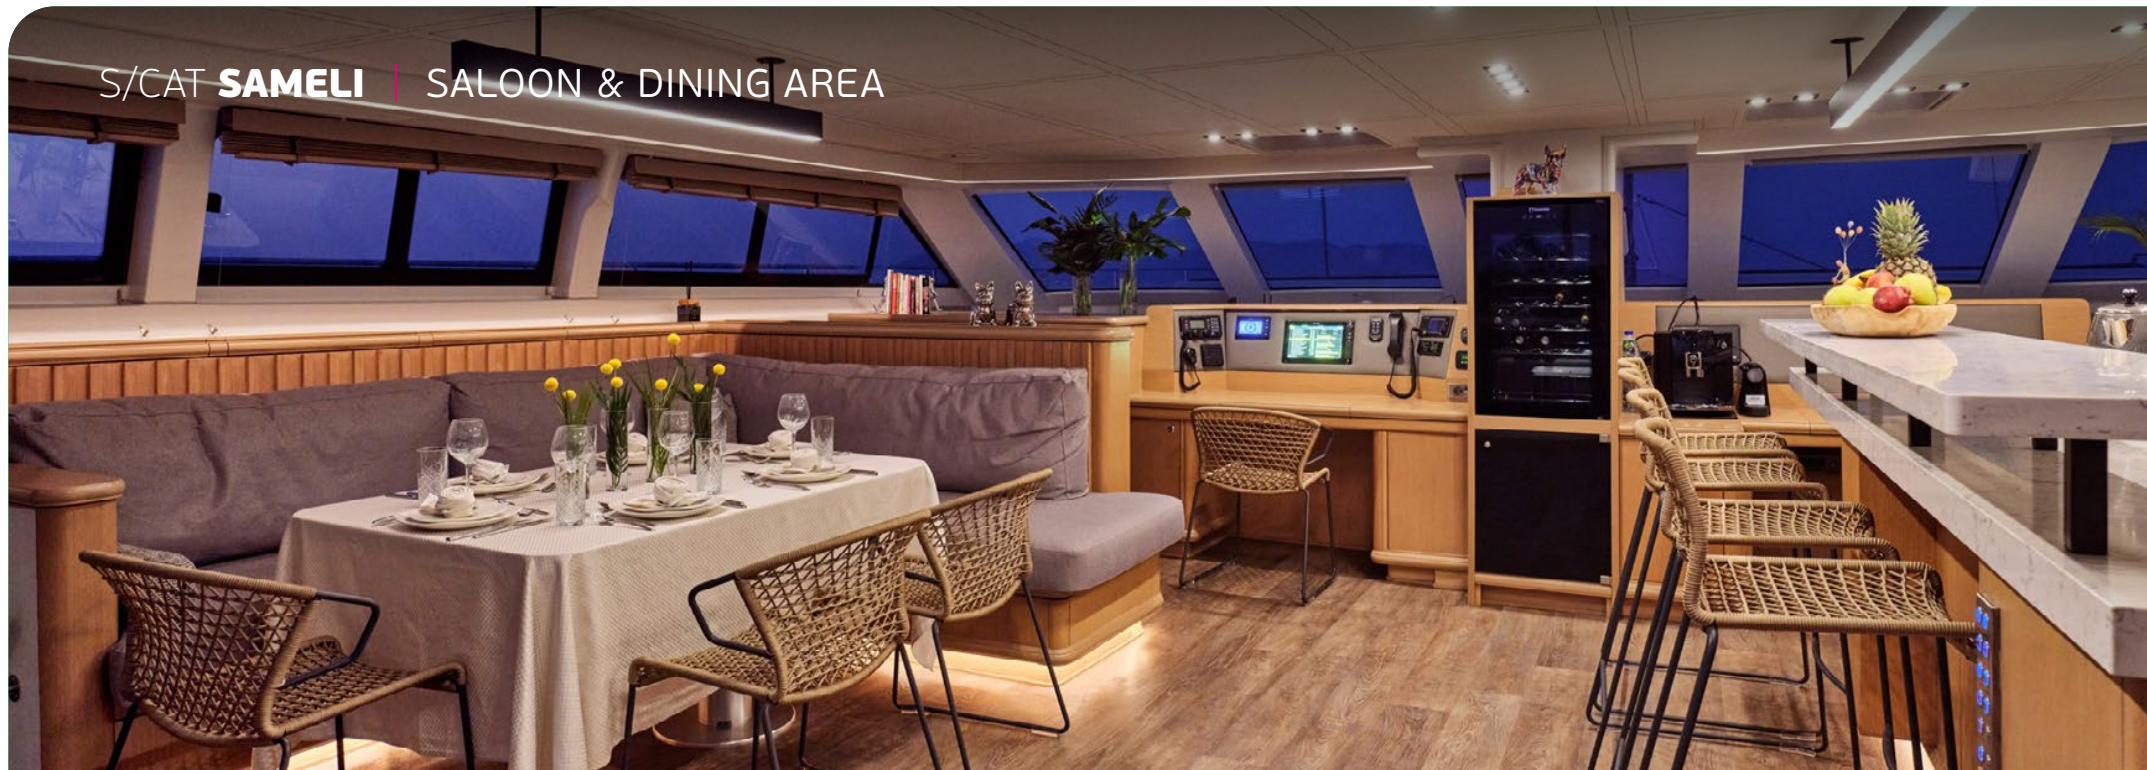

SAILING CATAMARAN **SAMELI**

BALANCE / TWO OCEANS MARINE

Born to sail fast. Made for luxury.

 **istion**
luxury yachts

S/CAT **SAMELI** | THE YACHT

The 75,6ft (23m) Sameli built to perfection by Balance / Two Oceans Marine, is a meticulously crafted fly-bridge catamaran engineered to deliver unparalleled sailing prowess and soul-warming experiences. Setting itself apart from its counterparts, Sameli epitomizes the elements of speed & luxury on board by doubling the speed while at the same time redefining the standards of comfort and sophistication, ensuring an unforgettable charter experience even for the most demanding guests.

KEY FEATURES

FUSION OF LUXURY & SPEED / OUTSTANDING SAILING PERFORMANCE / FASTEST CATAMARAN IN HER CLASS / SEA-LEVEL PANORAMIC WINDOWS / MINIMALISTIC & LUXURY INTERIORS

S/CAT **SAMELI** | AFT DECK

S/CAT **SAMELI** | SALOON & DINING AREA