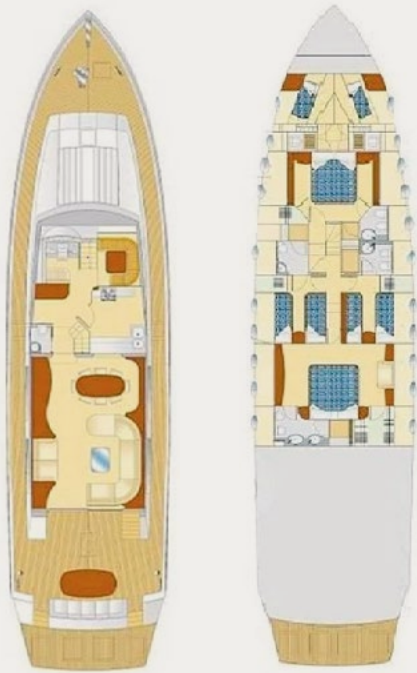

MOTOR YACHT **NATASSA**

POSILLIPO 80

M/Y NATASSA | THE YACHT

Measuring 23,90m, Natassa is a cosy motor yacht built in 2001 by Posillipo shipyard in Italy and refitted in 2021. M/Y NATASSA accommodates 10 guests in her 4 cabins, all with en suite facilities; a great layout for families, couples & friends. The interior is naturally bright with wide windows and comfortable saloon area. Her professional crew of four provides her guests top tier service so to guarantee memorable holiday on board. M/Y NATASSA is based in Rhodes island, which makes her an excellent choice for those who dream of exploring the Dodecanese area!

KEY FEATURES

BASED IN THE DODECANESE / CONVERTIBLE TWIN CABINS
2021 REFIT / CLASSIC INTERIOR

M/Y **NATASSA** | AFT DECK, SUNDECK & BOW AREA

M/Y NATASSA | SALOON & DINING AREA

M/Y NATASSA | CABINS

M/Y NATASSA | SPECIFICATIONS

Builder/Type: **Possilipo 80**
Built/Refit: **2001 / 2021**

L.O.A: **23,90m 78,50ft**
Beam: **6,40m 21,00ft**
Draft: **2,25m 7,50ft**

Main Engines: **2x 2000hp MTU**
Generators: **27Kw & 21Kw Onan**

Cruising speed: **24knots**
Maximum speed: **32knots**
Fuel Consumption: **450lt/hr**

Accommodation: 10 guests in 4 cabins, all fully air-conditioned with en-suite facilities
Crew consisting of 4: Captain, Chef, Hostess & Deckhand in separate compartments

General Amenities: Air conditioning, WiFi connection on board