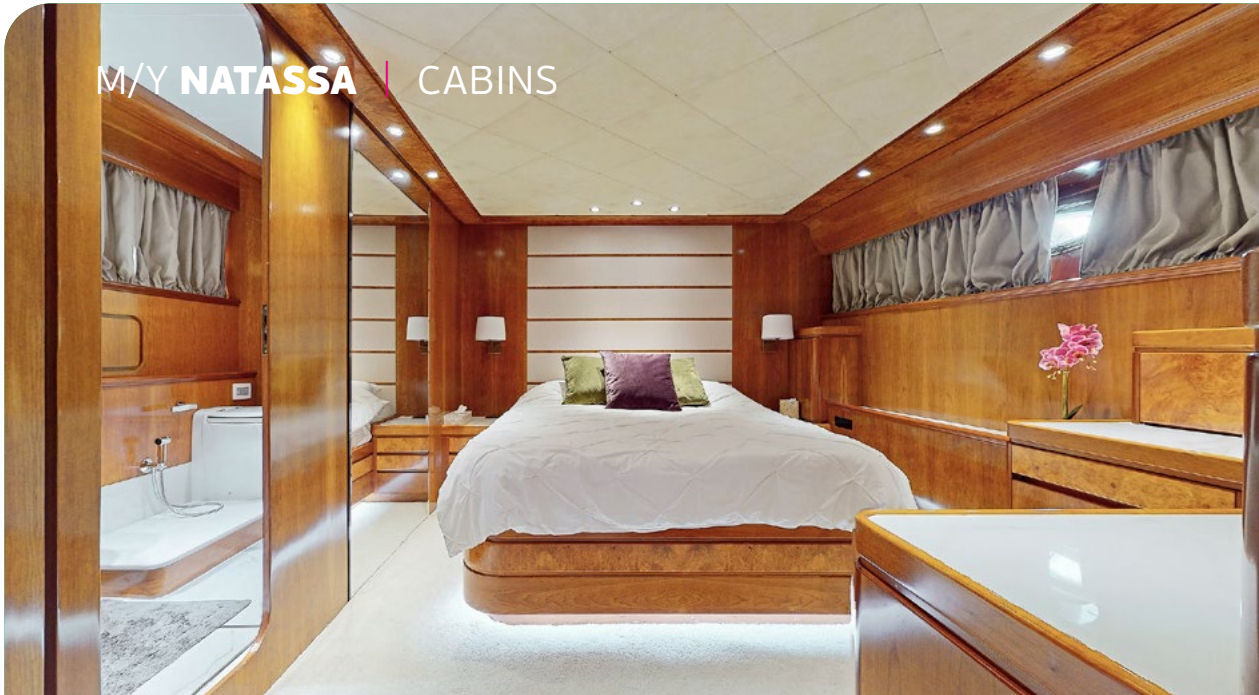

KEY FEATURES

BASED IN THE DODECANESE / CONVERTIBLE TWIN CABINS
2021 REFIT / CLASSIC INTERIOR

M/Y **NATASSA** | AFT DECK, SUNDECK & BOW AREA

M/Y NATASSA | SALOON & DINING AREA

M/Y NATASSA | CABINS

M/Y NATASSA | SPECIFICATIONS

Accommodation: 10 guests in 4 cabins, all fully air-conditioned with en-suite facilities
Crew consisting of 4: Captain, Chef, Hostess & Deckhand in separate compartments

General Amenities: Air conditioning, WiFi connection on board