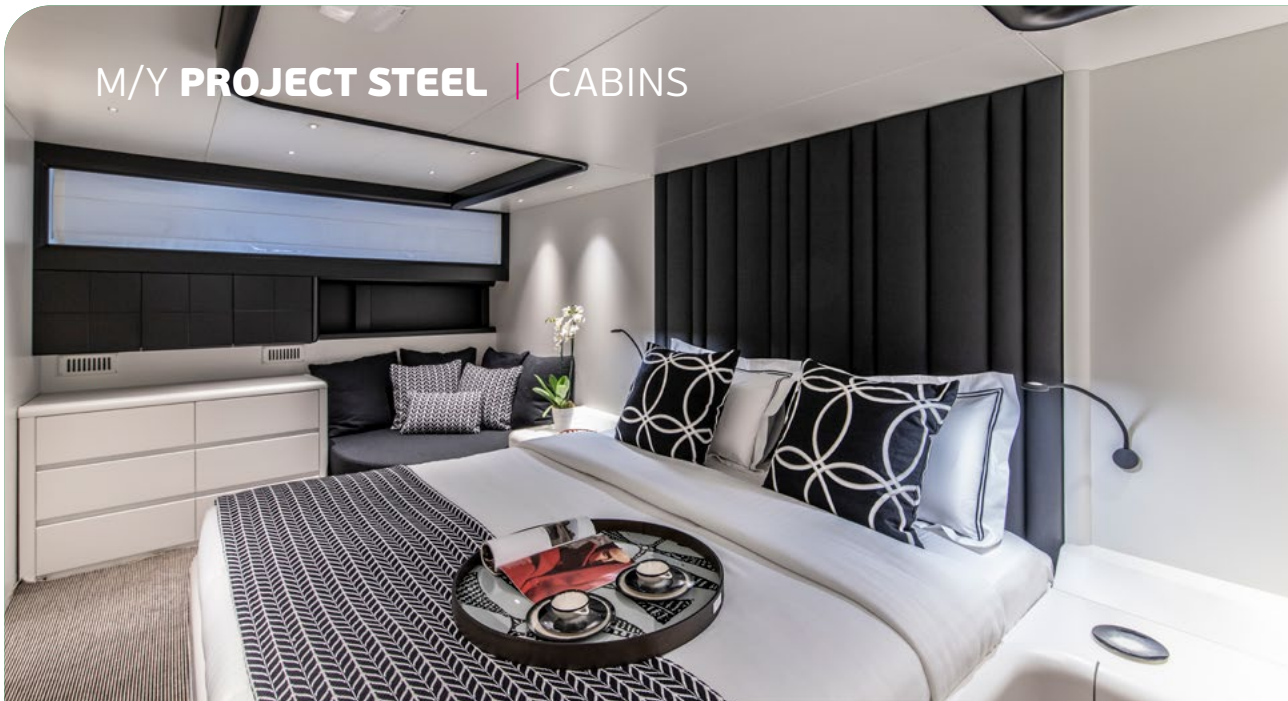

M/Y PROJECT STEEL | CABINS