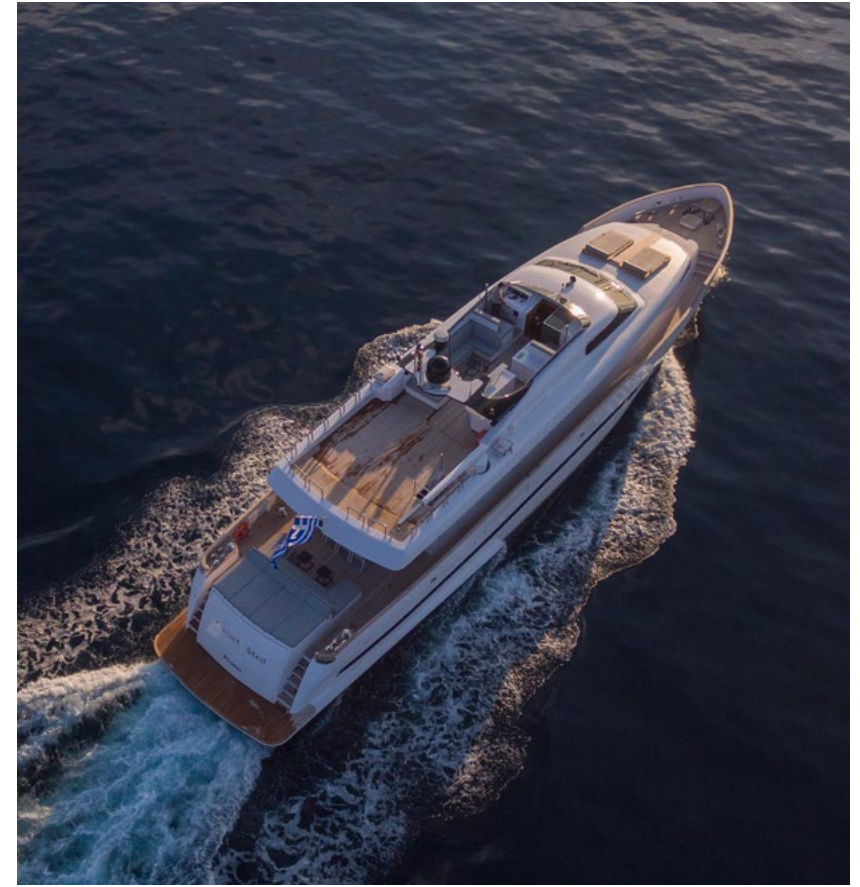

M/Y PROJECT STEEL | SPECIFICATIONS

Builder/Type: **Bugari 112**
Built: **1993**
Refit/Rebuilt: **2020 / 2019**
L.O.A: **34,00m 112ft**
Beam: **6,80m 22,00ft**
Draft: **2,50m 8,20ft**
Main Engines: **2x 630hp MAN**
Generators: **50Kw & 27Kw Onan**
Cruising speed: **11,5knots**
Maximum speed: **13,5knots**
Fuel Consumption: **130lt/hr**

Accommodation: 12 guests in 1 Master Suite (King), 1 VIP (Queen), 1 Double convertible to playroom & 2 twin cabins each with an additional single upper pullman, all with en-suite facilities and individual A/C control.

Crew consisting of 6: Captain, First Mate, Engineer, Chef, Two Stewardesses and Steward/Deckhand in separate compartments.

General Amenities: TV/DVD, PS3 game console, Indoor / outdoor audio system, Water maker, Ice maker, BBQ, 2 generator sets, 220V power sockets, Full A/C with individual cabin controls.

Tender & Toys: 70hp 6,2m RIB (2019), Jet Ski, Sea Bob (2019), Tubes, Kneeboard, Wake board, Water skis (adults & kids), SUP, Kayak, Floating mats, Fishing gear, Snorkel gear.