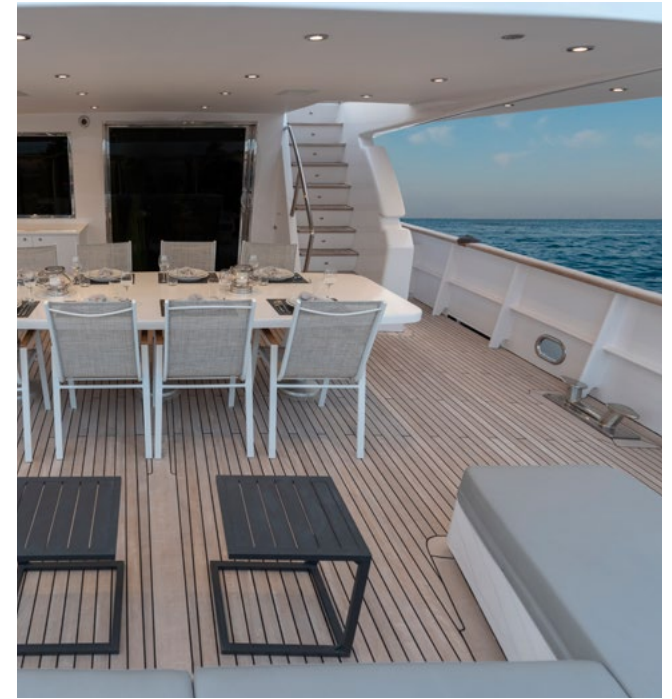

M/Y PROJECT STEEL | AFT DECK