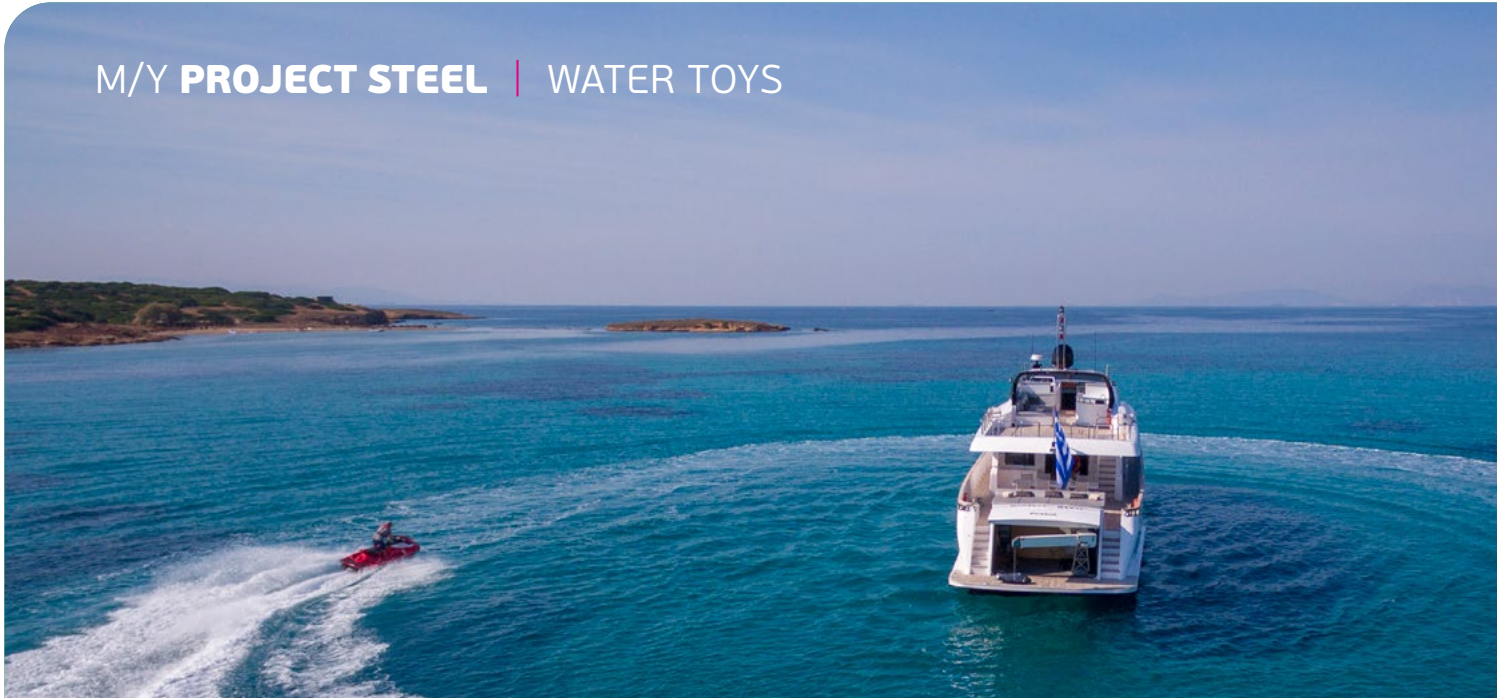

M/Y PROJECT STEEL | WATER TOYS